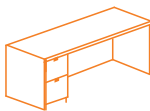

DL-FF3060
30d x 60w
Desk w/ Left Ped
$668.00