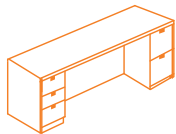

DL-BBF2471FF
24d x 71w
Credenza w/ Double Ped
$1040.00