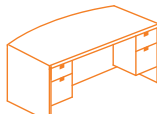

DL-BF4171BF
41d x 71w
Bowfront w/ Double Ped
$908.00