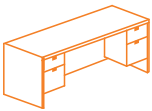

DL-BF3060BF
30d x 60w
Desk w/ Double Ped
$796.00