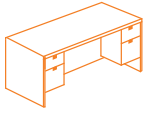

Executive Suites

DL-BF3671BF
36d x 71w
Desk w/ Double Ped

+