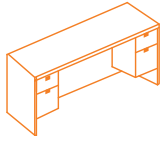

DL-BF2471BF
24d x 71w
Credenza w/ Double Ped