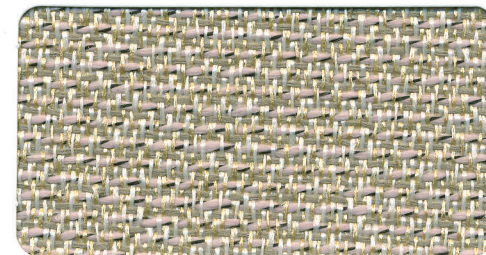

Chain Link, Columbus, Dayton, and Shine are directional fabrics. Please use caution when cutting and applying.

U.L. Recognized Component: **Chain Link, Columbus, Dayton and Foundation** can be applied without need for further testing to any office panel system which has been authorized for use with fabrics included in UL's Fabric Recognition Program.

Columbus
7924 Fog

Shine
9642 Biscuit

Chain Link
7421 Natural

Columbus
7921 Citrus

Columbus
7922 Silver

Chain Link
7425 Steel

Columbus
7923 Stone

Foundation
7961 Seagull

Columbus
7919 Khaki

Dayton
7116 Blush

Foundation
7959 Sand

Dayton
7113 Fog

Columbus
7925 Midnight

Chain Link
7424 Charcoal

Dayton
7118 Honey

Foundation
7954 Taupe